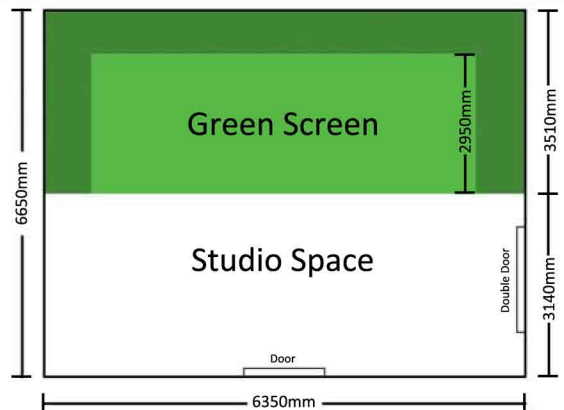

# Chroma Key Green Screen Studio

- ✓ 42m<sup>2</sup> studio with double door access
- ✓ Ready for hire half day or full day
- ✓ 6.3m x 3.5m green area for full body shots
- ✓ U shape cyclorama-wall / Infinity Curve
- ✓ Pre-lit with chroma lights
- ✓ High-Definition camera
- ✓ Teleprompter / AutoCue with operator
- ✓ Accoustically treated
- ✓ Bar and kitchen facilities
- ✓ Make-up / meeting / production room
- ✓ Conveniently located - walking distance from trams & trains - 15 minutes from CBD

### Floor Plan