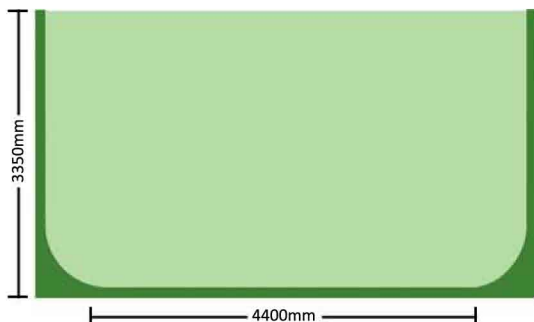

Key Features

Camera

Sony PMW-EX1
35mbps
Full HD 1080p
XDCAM Pro Format
HD-SDI Output
Up to 60fps
Solid State Recording

Audio

Seinheisser Lapel Mic
Rode Boom Mic
Accoustically treated

Lighting

Essential chroma lights
Lowell Kit
3 Point Kit
Soft Boxes

Teleprompter

Mirroring prompter
Manual speed
Operator

Melbourne Studio

207 Glen Huntly Road,
Elsternwick, VIC 3185
Phone: 1300 90 18 58
info@creativa.com.au

www.creativa.com.au

creativa
web videos